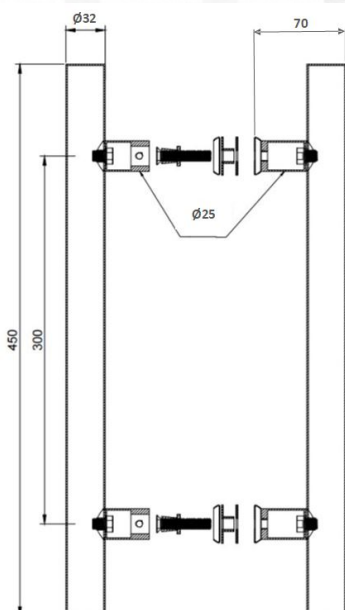

PRODUCT SHEET

Description:

Sauna Door Handle "Drava" SS304 Brushed, $\varnothing 32 \times 450 \text{mm}$, cc 300mm 8-12mm Glass Thickness, Bore: $\varnothing 12 \text{mm}$; Beech Wood - lacquered

Item number:

17.87.052-0

Units	Box	Carton	HS Code	Barcode
Set	1	20	8302415000	 5704866506472

SISO A/S

Mileparken 11
DK-2740 Skovlunde
Denmark
VAT: DK 24786013

Phone +45 45 830 900

www.siso.dk
siso@siso.dk

Danske Bank
Nytorv Branch
Copenhagen
SWIFT: DABADKKK

Account no.
4180 3112 112936
IBAN Account
DK7230003112112936